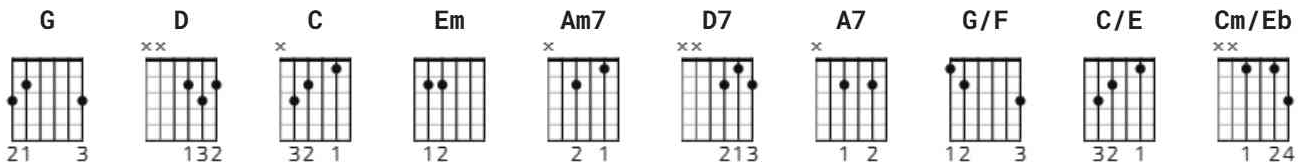

The Sound Of Music - Edelweiss Chords by Misc Musicals/Rogers & Hammerstein

Difficulty: intermediate

Tuning: E A D G B E

Capo: 1st fret

Key: Ab

CHORDS

STRUMMING

99 bpm

Capo 1 to match the version from the Soundtrack -

<https://www.youtube.com/watch?v=81Vzxng5iNA>

(but you can't play the low Eb bass notes because it's really tuned down a half step)

G D G C
Edelweiss, edelweiss

G Em Am7 D7
Every morning you greet me

G D G C
Small and white, clean and bright

G D7 G
You look happy to meet me

D D7 G
Blossom of snow may you bloom and grow

C A7 D D7
Bloom and grow, fore - ver

G G/F C/E Cm/Eb
Edelweiss, edelweiss